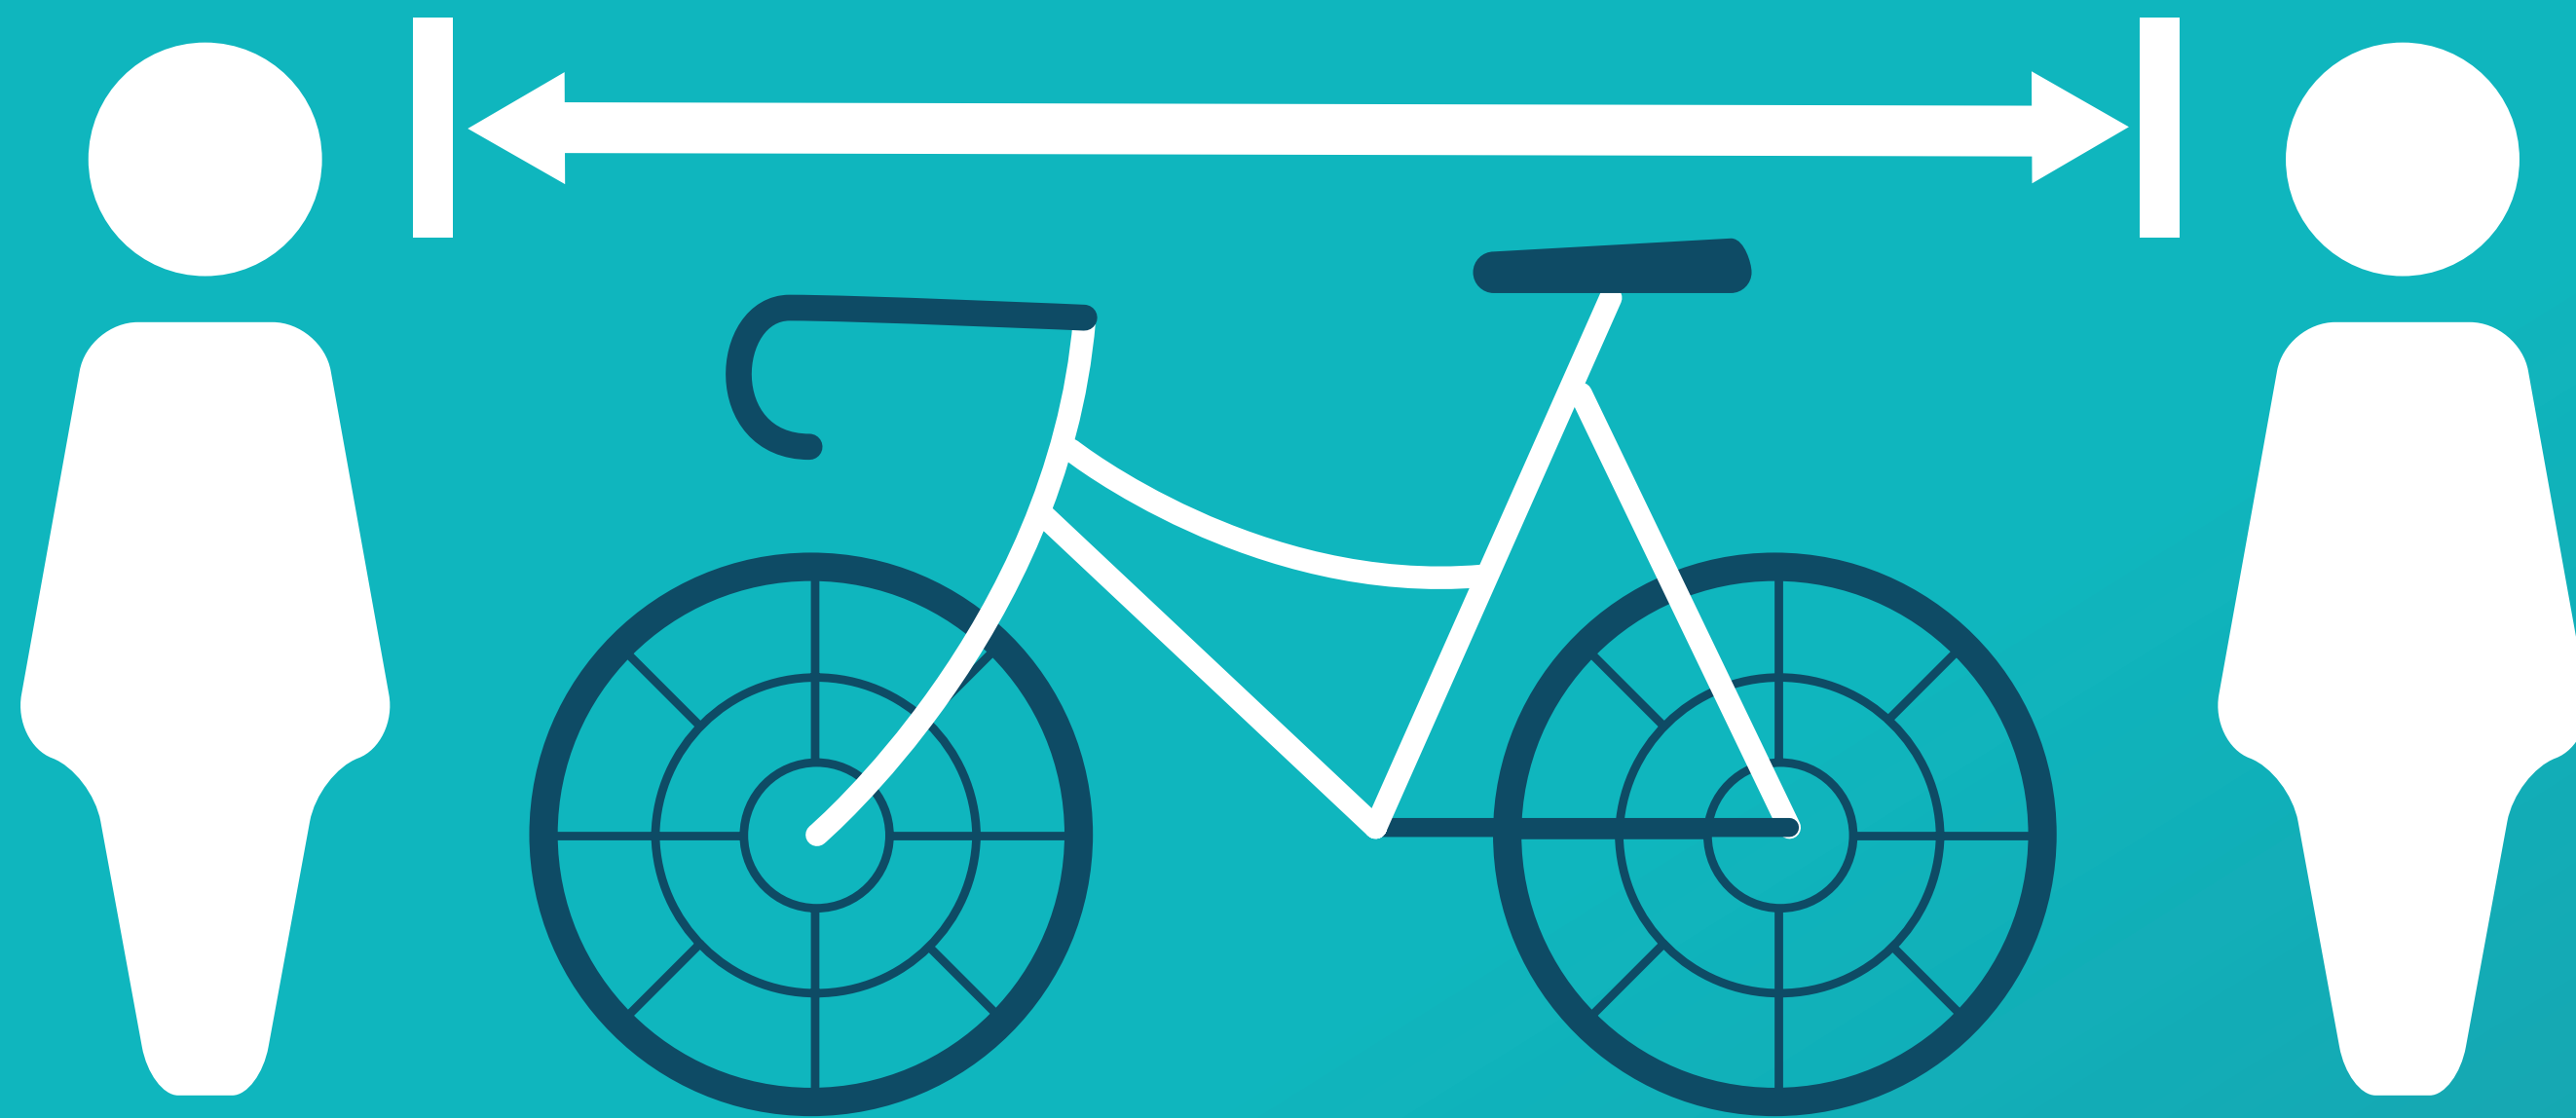

# THANK YOU FOR VISITING

TO ENSURE A SAFE EXPERIENCE FOR  
YOURSELF AND OTHERS, PLEASE REMEMBER:

**MAINTAIN 6 FT PHYSICAL DISTANCE**  
*(the length of one bicycle)*

**WEAR A  
FACE MASK**

**DISPOSE TRASH  
PROPERLY**

**WASH HANDS  
WITH SOAP**

**DOWNTOWN  
SAC**