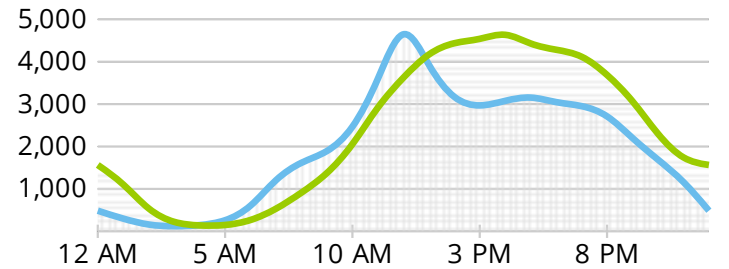

Jul 1, 2019 - Sep 30, 2019

50,176

Typical Day

72,452

Sat, Jul 13 - Busiest Day

62,970

Saturday Average

351,832

Typical Week

416,570

Peak Week Beginning Sun, Jul 7

4,616,191

Total Visitors

Average Daily Activity

Hours	%	Total
5am - 11am	14%	7,088
11am - 5pm	45%	22,399
5pm - 11pm	35%	17,540
11pm - 5am	6%	3,148

Weekdays Weekends

Totals

July 2019	1,697,913
August 2019	1,492,523
September 2019	1,425,755