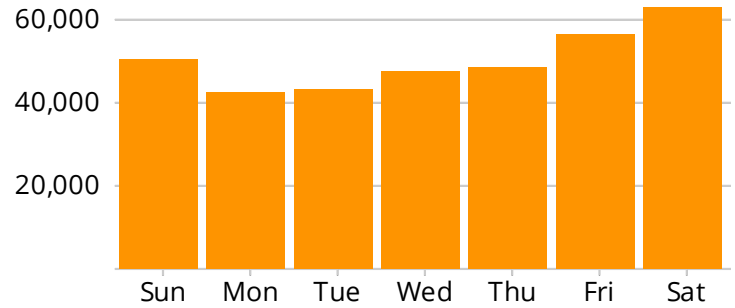

Jul 1, 2019 - Sep 30, 2019

50,176

Typical Day

72,452

Sat, Jul 13 - Busiest Day

62,970

Saturday Average

351,832

Typical Week

416,570

Peak Week Beginning Sun, Jul 7

4,616,191

Total Visitors

Average Daily Activity

Hours	%	Total
5am - 11am	14%	7,088
11am - 5pm	45%	22,399
5pm - 11pm	35%	17,540
11pm - 5am	6%	3,148

Weekdays Weekends

Totals

July 2019	1,697,913
August 2019	1,492,523
September 2019	1,425,755