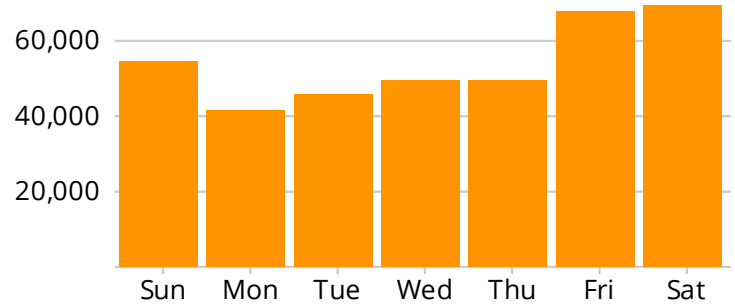

Apr 1, 2019 - Jun 30, 2019

54,031

Typical Day

86,784

Sat, Apr 27 - Busiest Day

69,429

Saturday Average

378,216

Typical Week

406,188

Peak Week Beginning Sun, Apr 7

4,916,811

Total Visitors

Average Daily Activity

Hours	%	Total
5am - 11am	14%	7,469
11am - 5pm	46%	24,622
5pm - 11pm	35%	18,879
11pm - 5am	6%	3,059

Weekdays Weekends