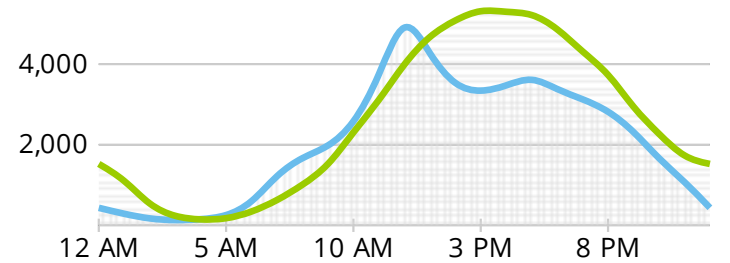

Apr 1, 2019 - Jun 30, 2019

54,031

Typical Day

86,784

Sat, Apr 27 - Busiest Day

69,429

Saturday Average

378,216

Typical Week

406,188

Peak Week Beginning Sun, Apr 7

4,916,811

Total Visitors

Average Daily Activity

Hours	%	Total
5am - 11am	14%	7,469
11am - 5pm	46%	24,622
5pm - 11pm	35%	18,879
11pm - 5am	6%	3,059

Weekdays Weekends