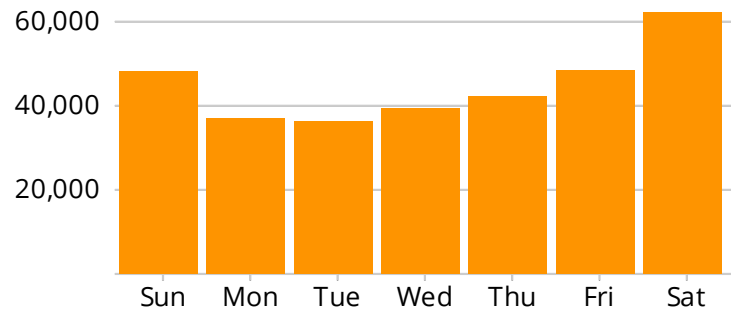

Jan 1, 2019 - Mar 31, 2019

44,894

Typical Day

102,572

Sat, Mar 16 - Busiest Day

62,215

Saturday Average

313,652

Typical Week

391,920

Peak Week Beginning Sun, Mar 17

4,040,445

Total Visitors

Average Daily Activity

Hours	%	Total
5am - 11am	13%	5,896
11am - 5pm	48%	21,463
5pm - 11pm	34%	15,114
11pm - 5am	5%	2,422

Weekdays Weekends

Totals

January 2019	1,295,957
February 2019	1,146,562
March 2019	1,597,926