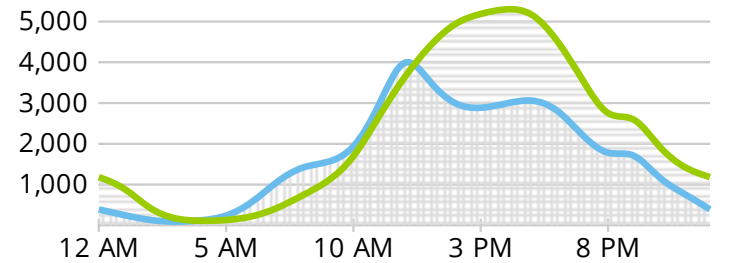

Jan 1, 2019 - Mar 31, 2019

44,894

Typical Day

102,572

Sat, Mar 16 - Busiest Day

62,215

Saturday Average

313,652

Typical Week

391,920

Peak Week Beginning Sun, Mar 17

4,040,445

Total Visitors

Average Daily Activity

Hours	%	Total
5am - 11am	13%	5,896
11am - 5pm	48%	21,463
5pm - 11pm	34%	15,114
11pm - 5am	5%	2,422

Weekdays Weekends

Totals

January 2019	1,295,957
February 2019	1,146,562
March 2019	1,597,926