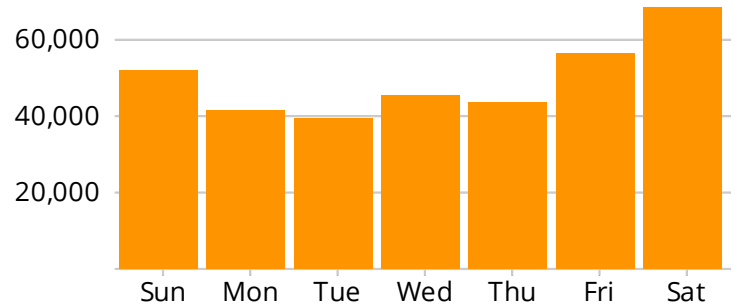

Oct 1, 2018 - Dec 31, 2018

49,420

Typical Day

82,362

Sat, Nov 3 - Busiest Day

68,481

Saturday Average

346,547

Typical Week

385,130

Peak Week Beginning Sun, Oct 21

4,546,619

Total Visitors

Average Daily Activity

Hours	%	Total
5am - 11am	12%	6,158
11am - 5pm	45%	22,168
5pm - 11pm	36%	18,015
11pm - 5am	6%	3,078

Weekdays Weekends