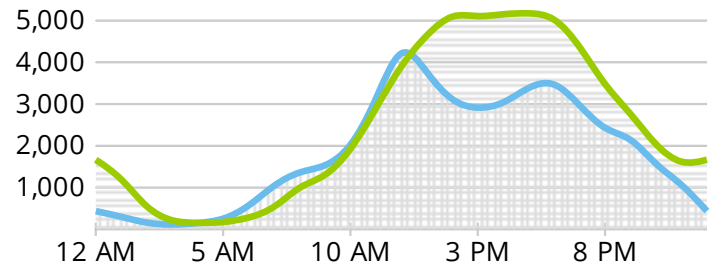

Oct 1, 2018 - Dec 31, 2018

49,420

Typical Day

82,362

Sat, Nov 3 - Busiest Day

68,481

Saturday Average

346,547

Typical Week

385,130

Peak Week Beginning Sun, Oct 21

4,546,619

Total Visitors

Average Daily Activity

Hours	%	Total
5am - 11am	12%	6,158
11am - 5pm	45%	22,168
5pm - 11pm	36%	18,015
11pm - 5am	6%	3,078

Weekdays Weekends