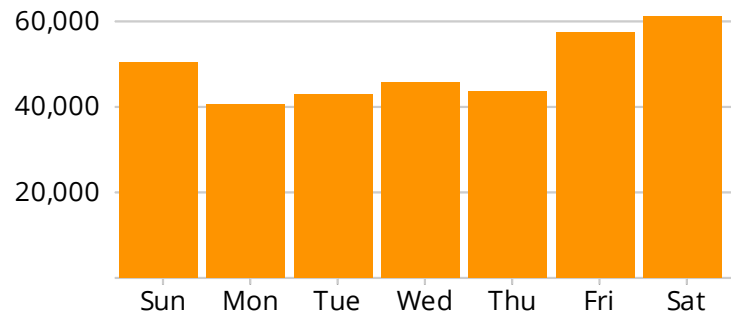

Jul 1, 2018 - Sep 30, 2018

48,838

Typical Day

79,624

Fri, Aug 31 - Busiest Day

61,184

Saturday Average

341,739

Typical Week

376,625

Peak Week Beginning Sun, Aug 26

4,493,067

Total Visitors

Average Daily Activity

Hours	%	Total
5am - 11am	14%	6,975
11am - 5pm	45%	22,083
5pm - 11pm	34%	16,489
11pm - 5am	7%	3,289

Weekdays Weekends

Totals

July 2018	1,441,938
August 2018	1,541,299
September 2018	1,509,830