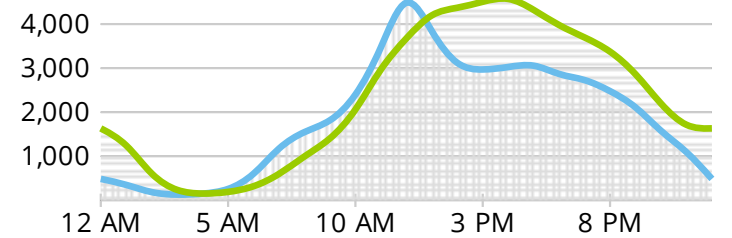

Jul 1, 2018 - Sep 30, 2018

48,838

Typical Day

79,624

Fri, Aug 31 - Busiest Day

61,184

Saturday Average

341,739

Typical Week

376,625

Peak Week Beginning Sun, Aug 26

4,493,067

Total Visitors

Average Daily Activity

Hours	%	Total
5am - 11am	14%	6,975
11am - 5pm	45%	22,083
5pm - 11pm	34%	16,489
11pm - 5am	7%	3,289

Weekdays Weekends

Totals

July 2018	1,441,938
August 2018	1,541,299
September 2018	1,509,830