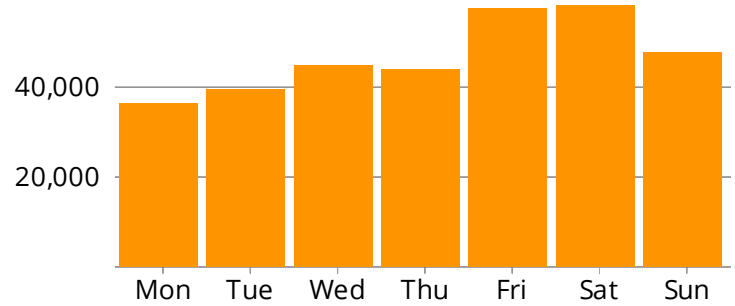

Apr 1, 2018 - Jun 30, 2018

46,847

Typical Day

76,991

Fri, May 18 - Busiest Day

58,209

Saturday Average

327,931

Typical Week

357,817

Peak Week Beginning Sun, May 13

4,263,090

Total Visitors

Average Daily Activity

Weekdays Weekends

Hours	%	Total
5am - 11am	15%	6,800
11am - 5pm	46%	21,665
5pm - 11pm	33%	15,575
11pm - 5am	6%	2,808

Totals

April 2018	1,316,708
May 2018	1,486,747
June 2018	1,459,635