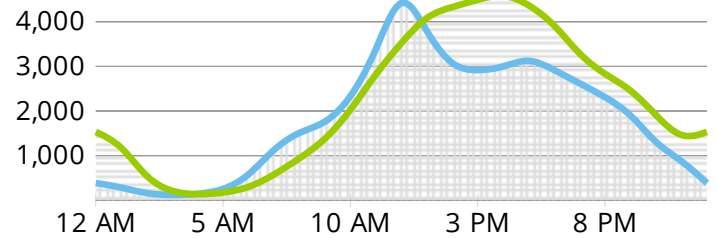

Apr 1, 2018 - Jun 30, 2018

46,847

Typical Day

76,991

Fri, May 18 - Busiest Day

58,209

Saturday Average

327,931

Typical Week

357,817

Peak Week Beginning Sun, May 13

4,263,090

Total Visitors

Average Daily Activity

Weekdays Weekends

Hours	%	Total
5am - 11am	15%	6,800
11am - 5pm	46%	21,665
5pm - 11pm	33%	15,575
11pm - 5am	6%	2,808

Totals

April 2018	1,316,708
May 2018	1,486,747
June 2018	1,459,635