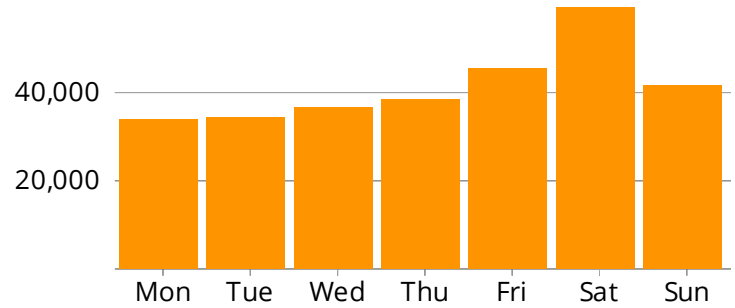

Jan 1, 2018 - Mar 31, 2018

41,348

Typical Day

80,214

Sat, Feb 3 - Busiest Day

59,316

Saturday Average

289,456

Typical Week

350,348

Peak Week Beginning Sun, Mar 25

3,721,296

Total Visitors

Average Daily Activity

Weekdays Weekends

Hours	%	Total
5am - 11am	14%	5,749
11am - 5pm	49%	20,219
5pm - 11pm	31%	12,817
11pm - 5am	6%	2,564

Totals

January 2018	1,226,130
February 2018	1,189,448
March 2018	1,305,718