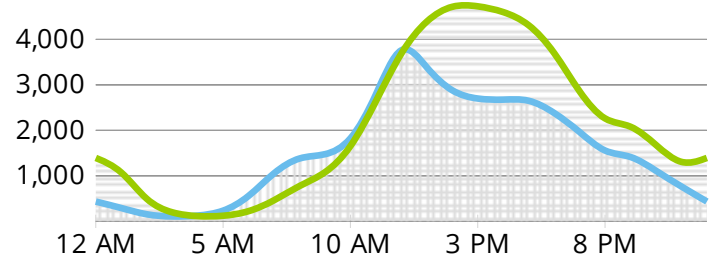

Jan 1, 2018 - Mar 31, 2018

41,348

Typical Day

80,214

Sat, Feb 3 - Busiest Day

59,316

Saturday Average

289,456

Typical Week

350,348

Peak Week Beginning Sun, Mar 25

3,721,296

Total Visitors

Average Daily Activity

Weekdays Weekends

Hours	%	Total
5am - 11am	14%	5,749
11am - 5pm	49%	20,219
5pm - 11pm	31%	12,817
11pm - 5am	6%	2,564

Totals

January 2018	1,226,130
February 2018	1,189,448
March 2018	1,305,718