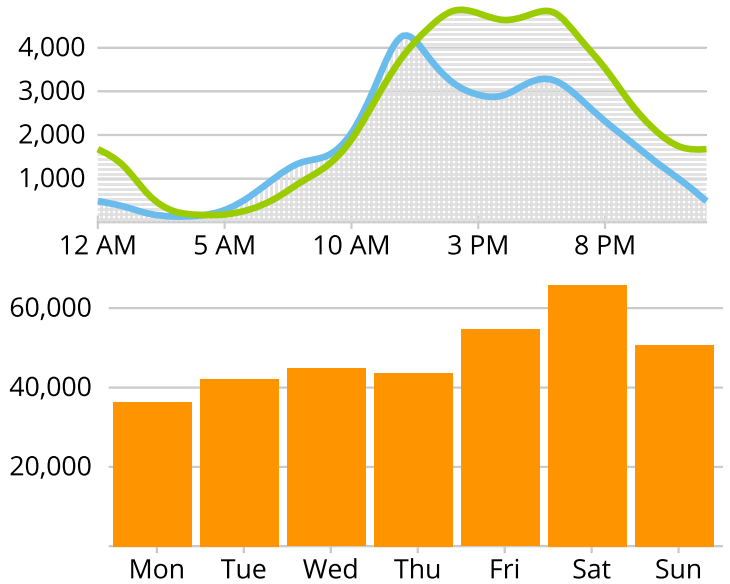

Oct 1, 2017 - Dec 31, 2017

48,338

Typical Day

91,964

Sun, Dec 31 - Busiest Day

65,830

Saturday Average

338,185

Typical Week

368,547

Peak Week Beginning Sun, Oct 22

4,447,117

Total Visitors

Average Daily Activity

Hours	%	Total
5am - 11am	9%	4,393
11am - 5pm	42%	20,460
5pm - 11pm	39%	18,814
11pm - 5am	10%	4,672

Weekdays Weekends

Totals

October 2017	1,556,662
November 2017	1,260,675
December 2017	1,629,780