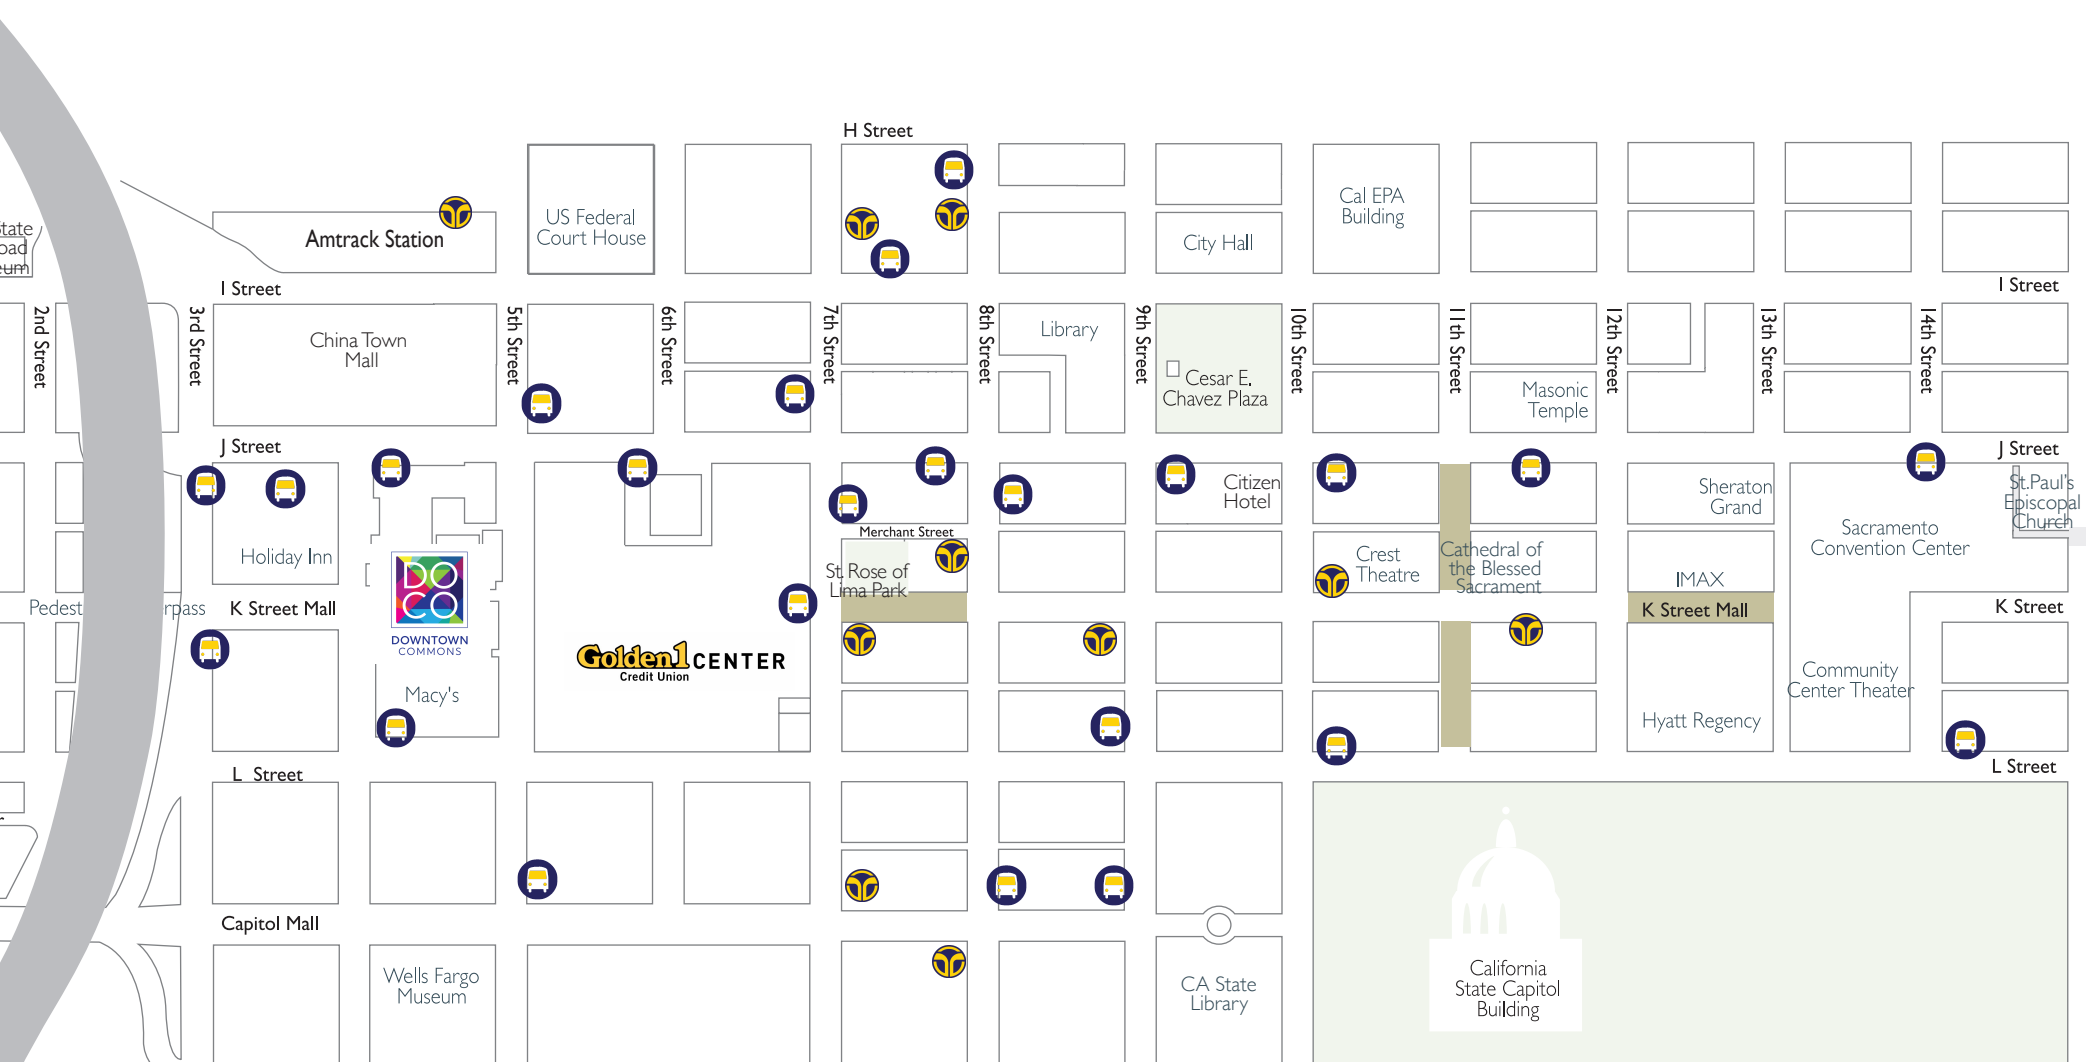

DSP Regional Transit Maintenance Service Locations

KEY

-  bus stop
-  light rail station