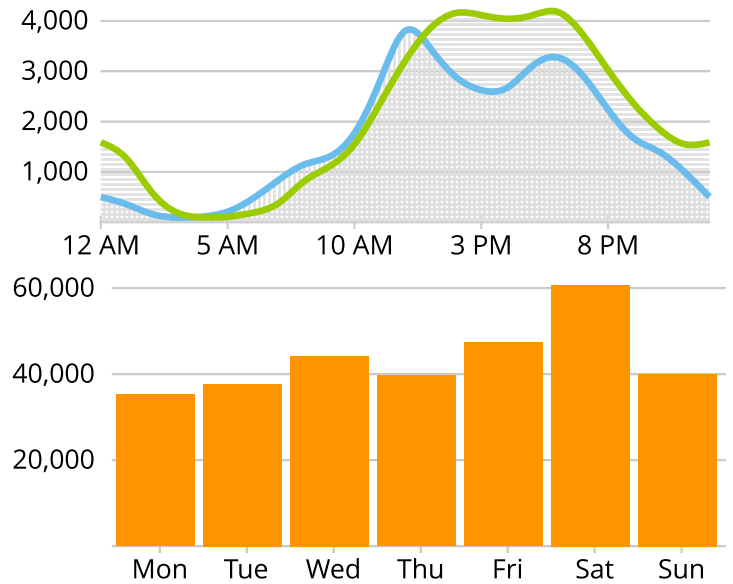

**Oct 1, 2016 - Dec 31, 2016**

**43,780**

Typical Day

**95,398**

Sat, Dec 31 - Busiest Day

**60,726**

Saturday Average

**305,156**

Typical Week

**391,135**

Peak Week Beginning Sun, Dec 25

**4,027,750**

Total Visitors

**Average Daily Activity**

Hours	%	Total
5am - 11am	8%	3,595
11am - 5pm	41%	17,991
5pm - 11pm	40%	17,613
11pm - 5am	10%	4,580

Weekdays Weekends

**Totals**

October 2016	1,320,769
November 2016	1,252,625
December 2016	1,454,356