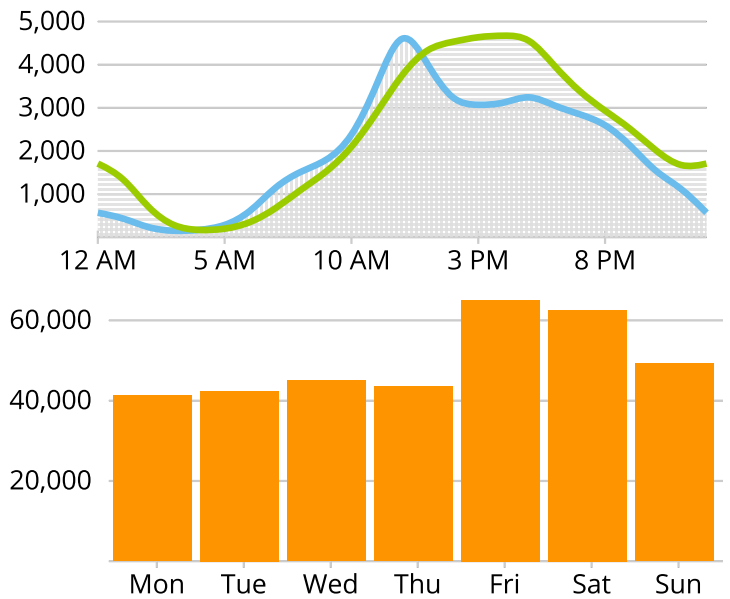

Apr 1, 2017 - Jun 30, 2017

49,902

Typical Day

79,564

Fri, May 19 - Busiest Day

65,071

Friday Average

349,313

Typical Week

380,736

Peak Week Beginning Sun, May 21

4,541,054

Total Visitors

Average Daily Activity

Hours	%	Total
5am - 11am	10%	5,006
11am - 5pm	43%	21,336
5pm - 11pm	37%	18,530
11pm - 5am	10%	5,032

Weekdays Weekends

Totals

April 2017	1,449,447
May 2017	1,611,956
June 2017	1,479,651