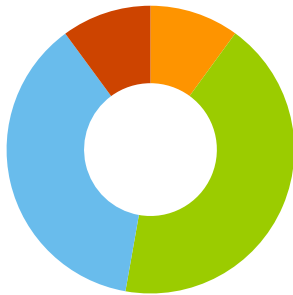

Typical Week

380,736

Peak Week Beginning Sun, May 21

4,541,054

Total Visitors

Average Daily Activity

Hours	%	Total
5am - 11am	10%	5,006
11am - 5pm	43%	21,336
5pm - 11pm	37%	18,530
11pm - 5am	10%	5,032

Weekdays Weekends