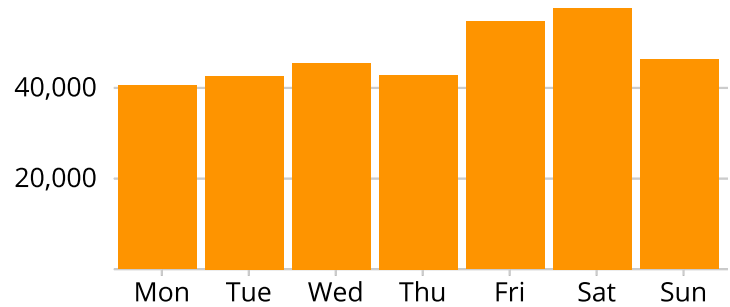

Jul 1, 2017 - Sep 30, 2017

47,272

Typical Day

72,609

Sat, Sep 23 - Busiest Day

57,615

Saturday Average

330,106

Typical Week

347,790

Peak Week Beginning Sun, Jul 16

4,348,978

Total Visitors

Average Daily Activity

Weekdays Weekends

Hours	%	Total
5am - 11am	11%	5,015
11am - 5pm	42%	20,020
5pm - 11pm	36%	16,943
11pm - 5am	11%	5,295

Totals

July 2017	1,512,044
August 2017	1,414,137
September 2017	1,422,797