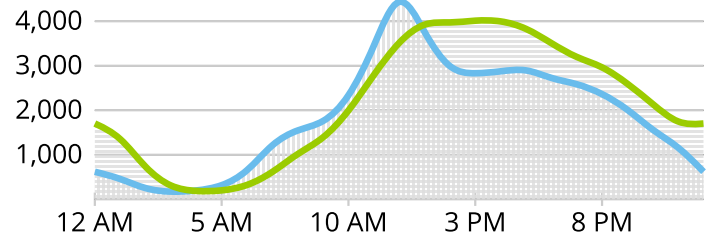

Jul 1, 2017 - Sep 30, 2017

47,272

Typical Day

72,609

Sat, Sep 23 - Busiest Day

57,615

Saturday Average

330,106

Typical Week

347,790

Peak Week Beginning Sun, Jul 16

4,348,978

Total Visitors

Average Daily Activity

Weekdays Weekends

Hours	%	Total
5am - 11am	11%	5,015
11am - 5pm	42%	20,020
5pm - 11pm	36%	16,943
11pm - 5am	11%	5,295