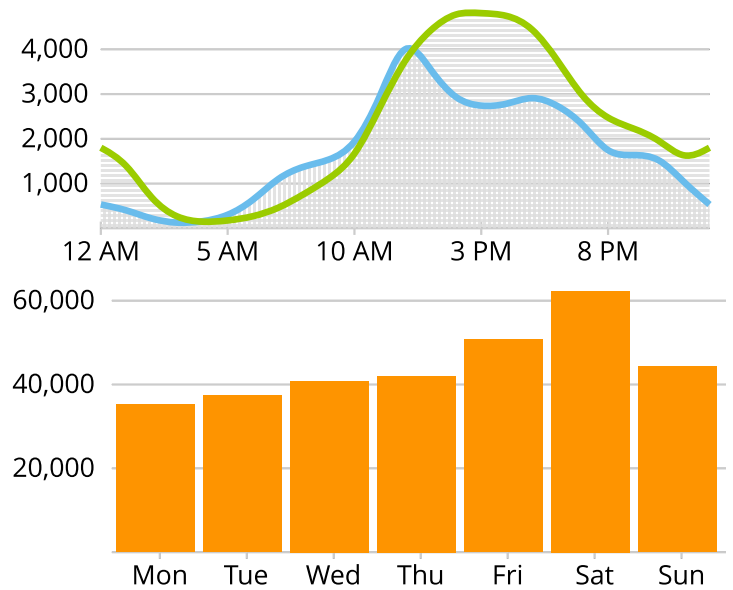

Jan 1, 2017 - Mar 31, 2017

44,498
Typical Day

94,714
Fri, Mar 17 - Busiest Day

62,282
Saturday Average

312,854
Typical Week

427,082
Peak Week Beginning Sun, Mar 12

4,004,803
Total Visitors

Average Daily Activity

| Hours | % | Total |
|------------|-----|--------|
| 5am - 11am | 10% | 4,448 |
| 11am - 5pm | 43% | 19,271 |
| 5pm - 11pm | 36% | 15,884 |
| 11pm - 5am | 11% | 4,895 |

Weekdays Weekends

Totals

| | |
|---------------|-----------|
| January 2017 | 1,176,736 |
| February 2017 | 1,223,601 |
| March 2017 | 1,604,466 |