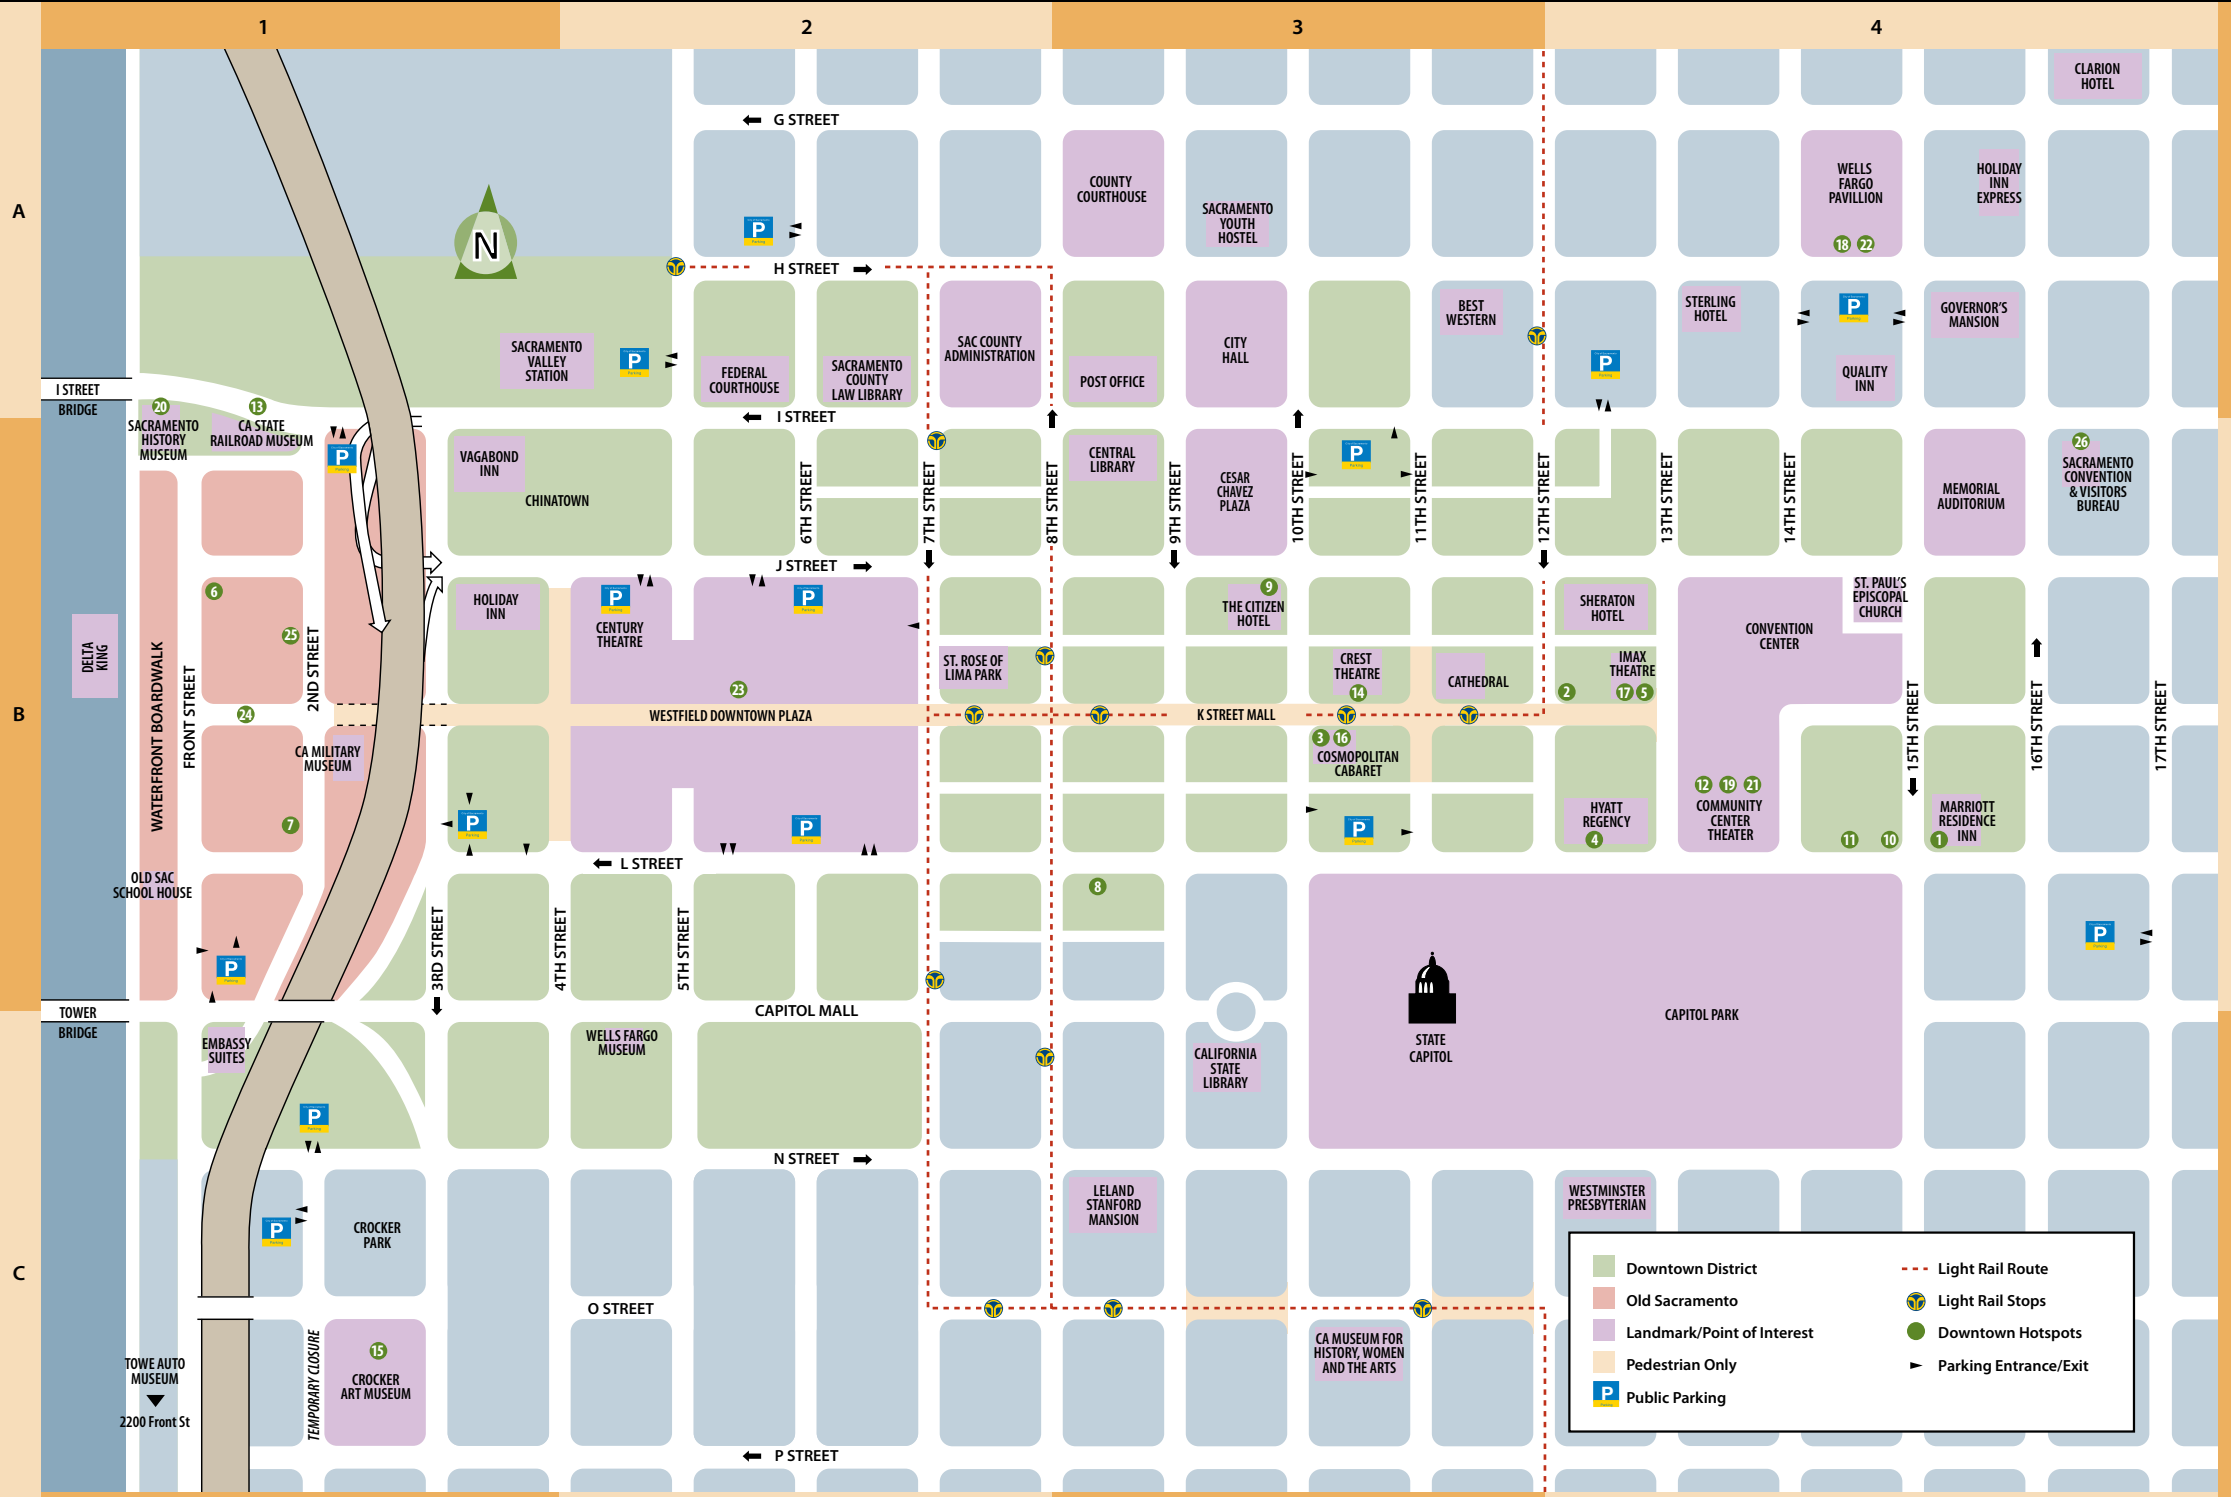

Shopping

- 23 **Westfield Downtown Plaza** 547 L Street 442-4000
- 24 **Old Sacramento Business District**.....442-7644

Visitor Services

- 25 **Old Sacramento Visitors Center** 1004 Second Street.....442-7644
- 26 **Convention & Visitors Bureau** 1608 I Street.....808-7777

Find Your Way Downtown

Downtown Sacramento is laid out in a simple alpha-numeric grid format. Streets that run East to West are in alphabetical order, while streets that run North to South are numerical. For example, 900 J Street is located at 9th & J streets.

Addresses on the numbered blocks are easy to find as well. The lettered streets correspond to a number. "I" is the 9th letter in the alphabet, while "J" is the 10th. A business located at 915 9th Street is located between I Street and J Street.

There are two exceptions to this system: Front Street in Old Sacramento could be considered 1st Street and M Street has been renamed Capitol Mall.

- City Parking Garages.....808-5110
- Sacramento Regional Transit.....321-2877

Afghan

- **Kabul Kabob Cuisine** 729 J Street **B2** 444-9044

American Casual

- **Brickside** 106 J Street **B1** 476-6276
- **Capitol Park Cafe** 1119 9th Street **B3**.....441-5361
- **Capitol Soup & Salad Bar** 1121 9th Street **B3**.....444-8680
- **Classique Catering** 1100 14th Street **B4**.....446-1215
- **Dave's Snack Bar** 700 H Street **A2**.....441-5601
- **Denny's** 925 3rd Street **B1** 443-1951
- **El Cuco and Da' Big Kahuna's** 1128 8th Street **B3**.....497-0600
- **Greyhound Traveler's Grill** 701 L Street **B2**.....448-1508
- **Hard Rock Cafe** Level 1 Downtown Plaza **B2**.....441-5591
- **Hot Dog On A Stick** Level 2 Downtown Plaza **B2**.....441-0172
- **Jamba Juice Company** Level 1 Downtown Plaza **B2**.....498-1064
- **Magnolia Grill** 1200 K Street **B4**.....442-2233
- **River City Hot Dogs** 1100 Front Street **B1**.....448-2788
- **Spud Shack** 906 2nd **B1**.....
- **The Big Salad Shop** 915 L Street **B3**.....497-0700
- **The Missing Link** 1050 Front Street **B1**.....448-8549
- **Wolfgang Puck Express (Convention Center)** 1001 13th Street **B4**.....446-0633

American Traditional

- **3 Fires Lounge & Restaurant** 1501 L Street **B4**.....443-0500
- **4th Street Grille** 400 L Street **B2**.....448-2847
- **Bistro 33** 1020 16th Street **B4**.....233-3633
- **Bistro Tower Bridge** 100 Capitol Mall **C1**.....326-5050
- **Chanterelle** 1300 H Street **A4**.....442-0451
- **Cosmo Café** 1000 K Street **B3**.....446-9800
- **Cypress Grille (Holiday Inn)** 300 J Street **B1**.....446-0100
- **Dawson's (Hyatt Regency)** 1209 L Street **B4**.....443-1234 x 3600
- **Ella Dining Room & Bar** 1131 K Street **B3**.....443-3772
- **Fat City Bar & Café** 1001 Front Street **B1**.....446-6768
- **Firehouse Restaurant** 1112 2nd Street **B1**.....442-4772
- **Fuzio Universal Bistro** 828 J Street **B2**.....442-2310
- **Grange Restaurant & Bar** 926 J Street **B3**.....492-4400
- **Mason's New American** 1116 15th Street **B4**.....442-7444
- **Morgan's (Sheraton Grand Hotel)** 1230 J Street **B4**.....447-1700 x 4100
- **Pilothouse Restaurant (Delta King)** 1000 Front Street **B1**.....441-4440
- **Rio City Cafe** 1110 Front Street **B1**.....442-8226
- **The Chill Grill** 131 K Street **B1**.....441-0040
- **Vines (Hyatt Regency)** 1209 L Street **B4**.....321-3610

Bakery + Confections

- **Candy Barrel** 1006 2nd Street **B1** 446-5196
- **Candy Heaven** 1201 Front Street **B1**.....447-3404
- **Candy Land** 122 I Street **B1**.....492-9295
- **Goodie Tutchews** 1015 L Street **B3**.....444-6048
- **Munchies** 122 J Street **B1**.....442-8256
- **Rocky Mountain Chocolate Factory** 1039 2nd Street **B1**.....448-8801
- **Sacramento Sweets Co.** 1035 Front Street **B1**.....446-0590
- **See's Candies** 1009 L Street **B3**.....443-4497
- **Spinners Cinnamon Rolls** Level 1 Downtown Plaza **B2**.....441-7655
- **Sweet Factory** Level 1 Downtown Plaza **B2**.....442-3622